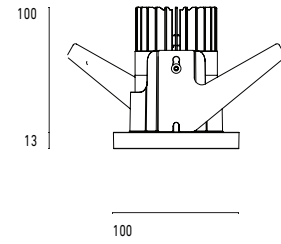

101 10 000101.023

Model

Name	Mono 100 Type 1 Recessed Downlighter
Finish	Structured Black
Area	Indoor

System

Power (Luminaire)	12W
Power (System)	14W
Voltage	240V-AC
Optics	Rotationally Symmetrical Direct 30°
Colour Temperature	2700°K
Luminous Flux	1013lm
TM30	Rf95 Rg103
CRI	Ra97
Lumen Maintenance	L90 B10 50000hrs
Chromacity	<3 McAdam Step Ellipse
Articulation	Fixed
Cut-Out	
Ingress Protection	IP44
Control Device	Remote DALI (Included)
Class	III